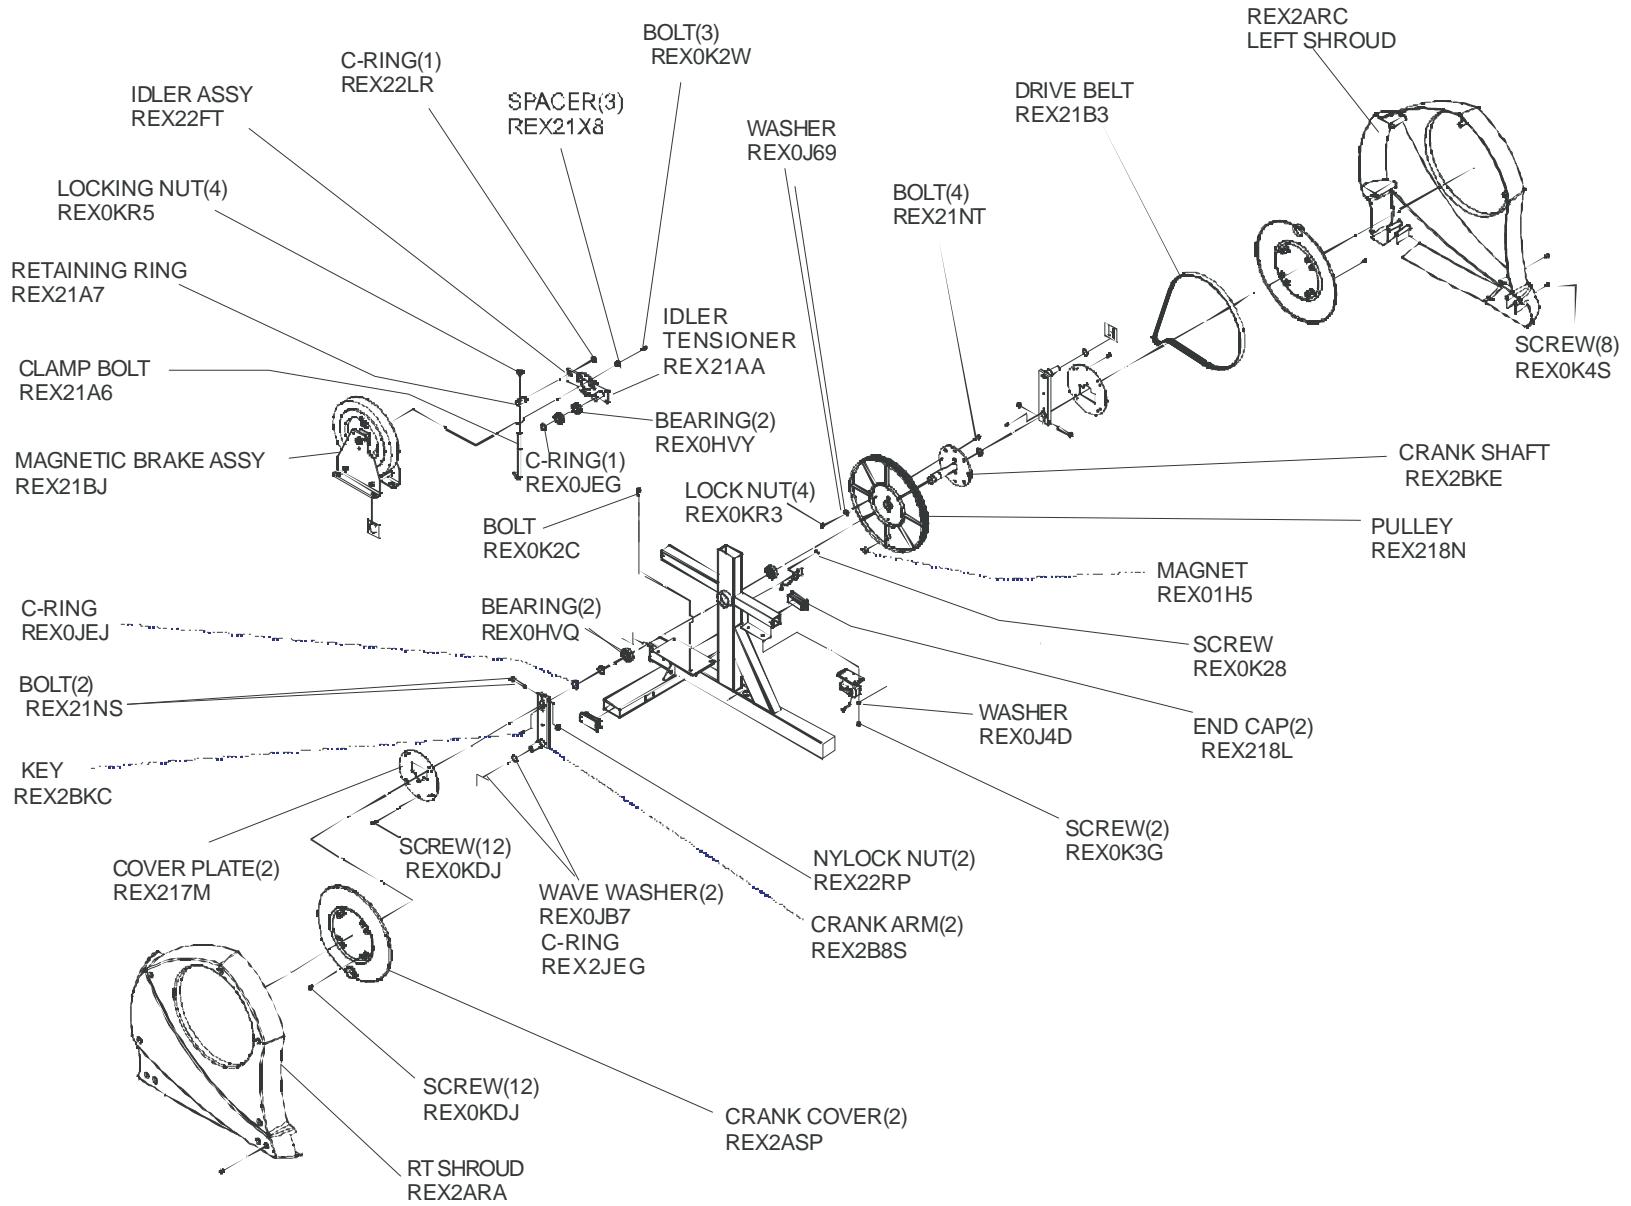

CLEVIS COVERS
FRONT
REX2AQU
REAR
REX2AQT

LF LOGO LABEL
REX2ARH

**LF Cross-Trainer
Movement Arms and Hardware**

X35-0000-01

120V Dom. Eng/Eng

LF Cross-Trainer
Pedal Arms and Hardware

X35-0000-01

120V Dom. Eng/Eng

LF Cross-Trainer
Rear Components

X35-0000-01

120V Dom. Eng/Eng

RIGHT CONSOLE
MAST COVER (NOT SHOWN)
REX2AQ1
LEFT CONSOLE
MAST COVER (NOT SHOWN)
REX2AQ6
MAST COVER SCREWS (3)
REX0K4S